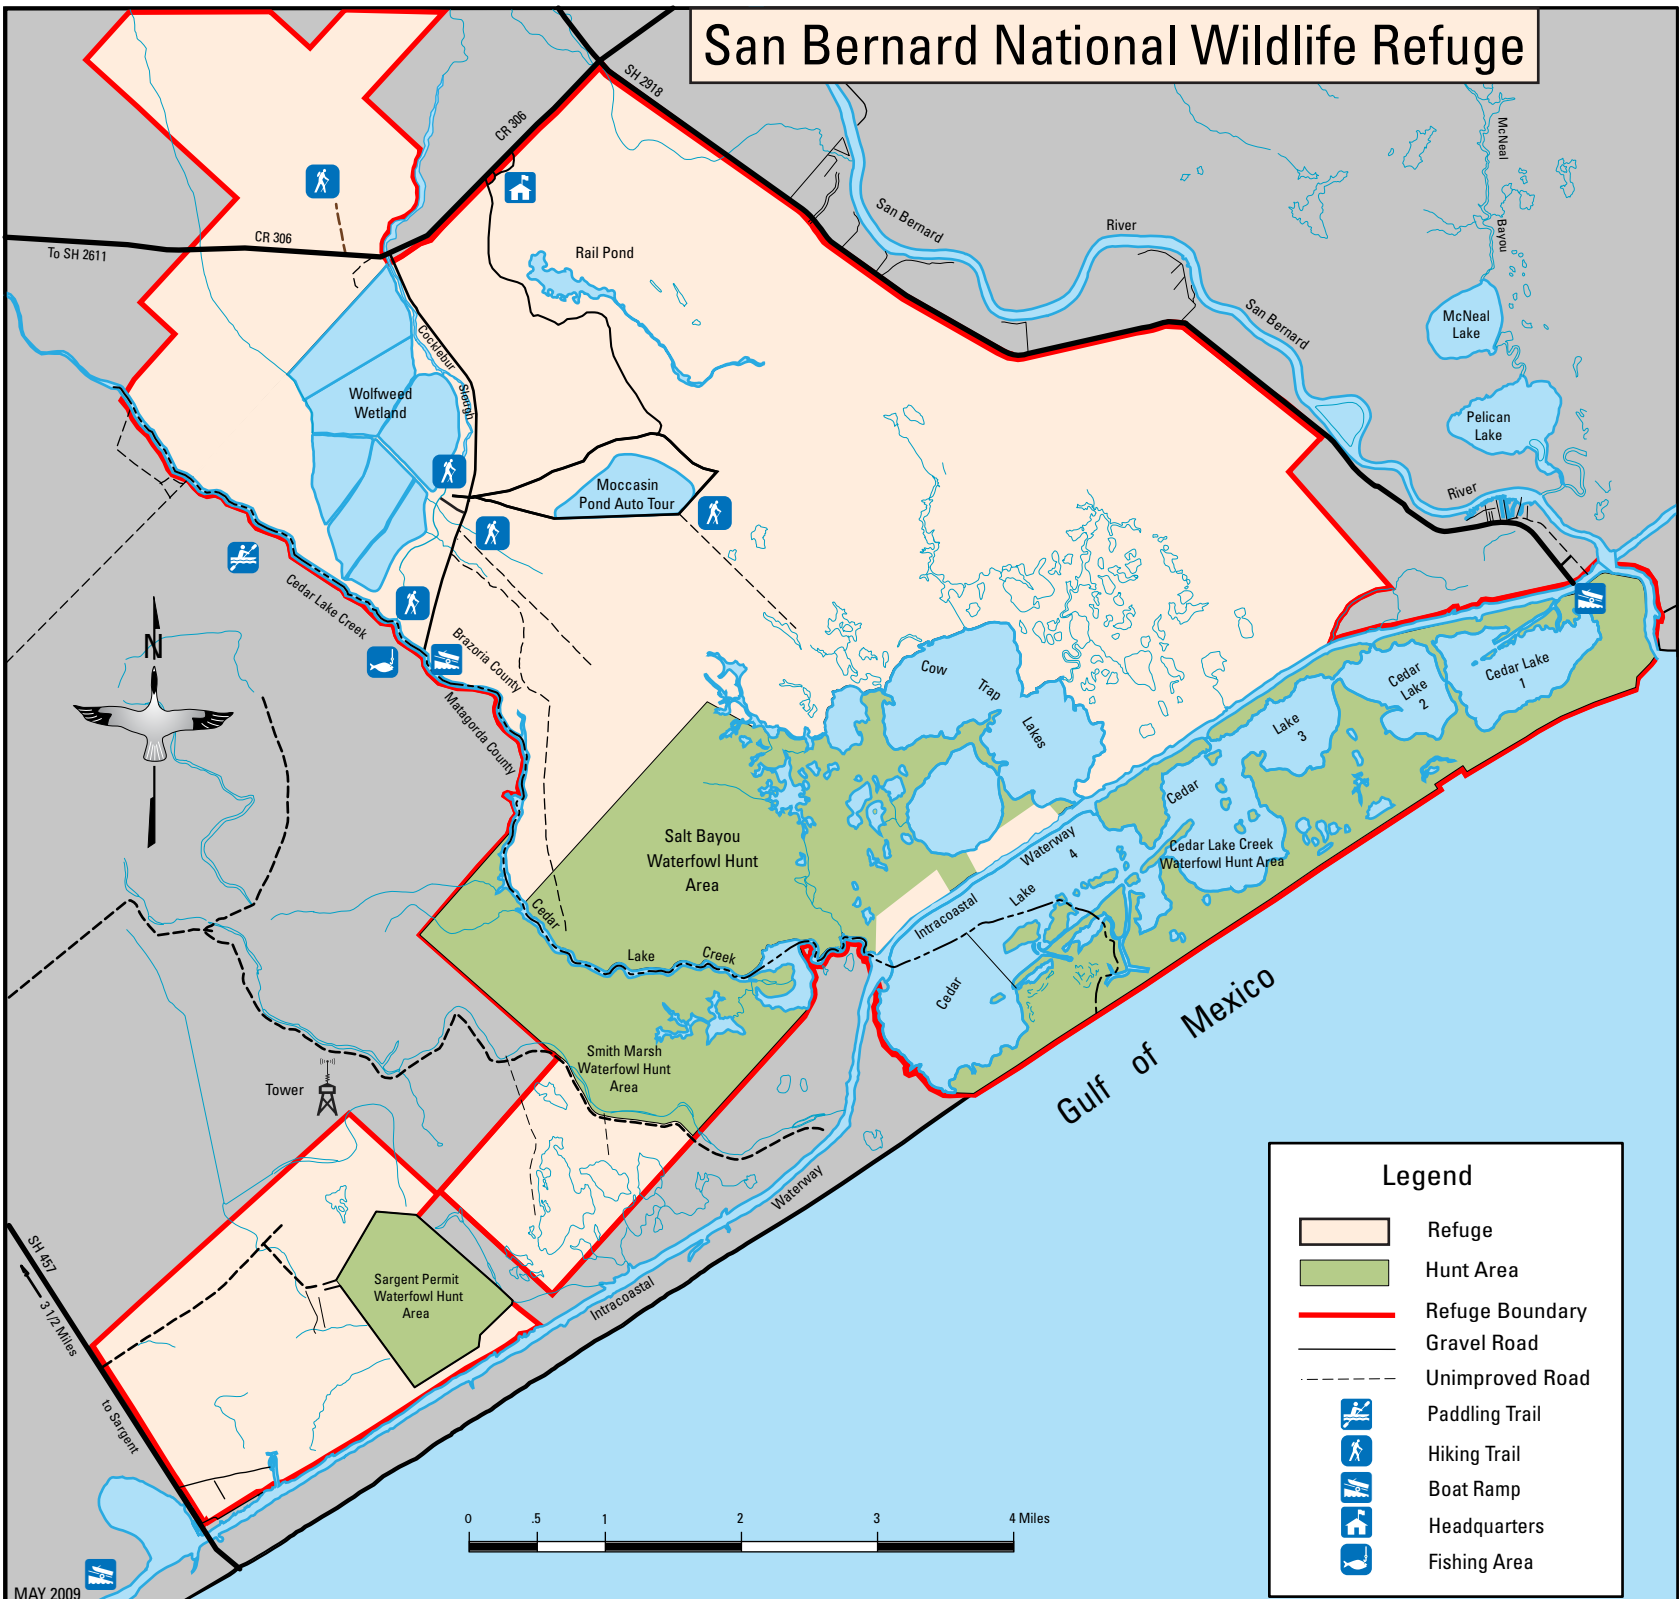

San Bernard National Wildlife Refuge

Legend

- Refuge
- Hunt Area
- Refuge Boundary
- Gravel Road
- Unimproved Road
- 🚣 Paddling Trail
- 🚶 Hiking Trail
- 🚤 Boat Ramp
- 🏠 Headquarters
- 🐟 Fishing Area