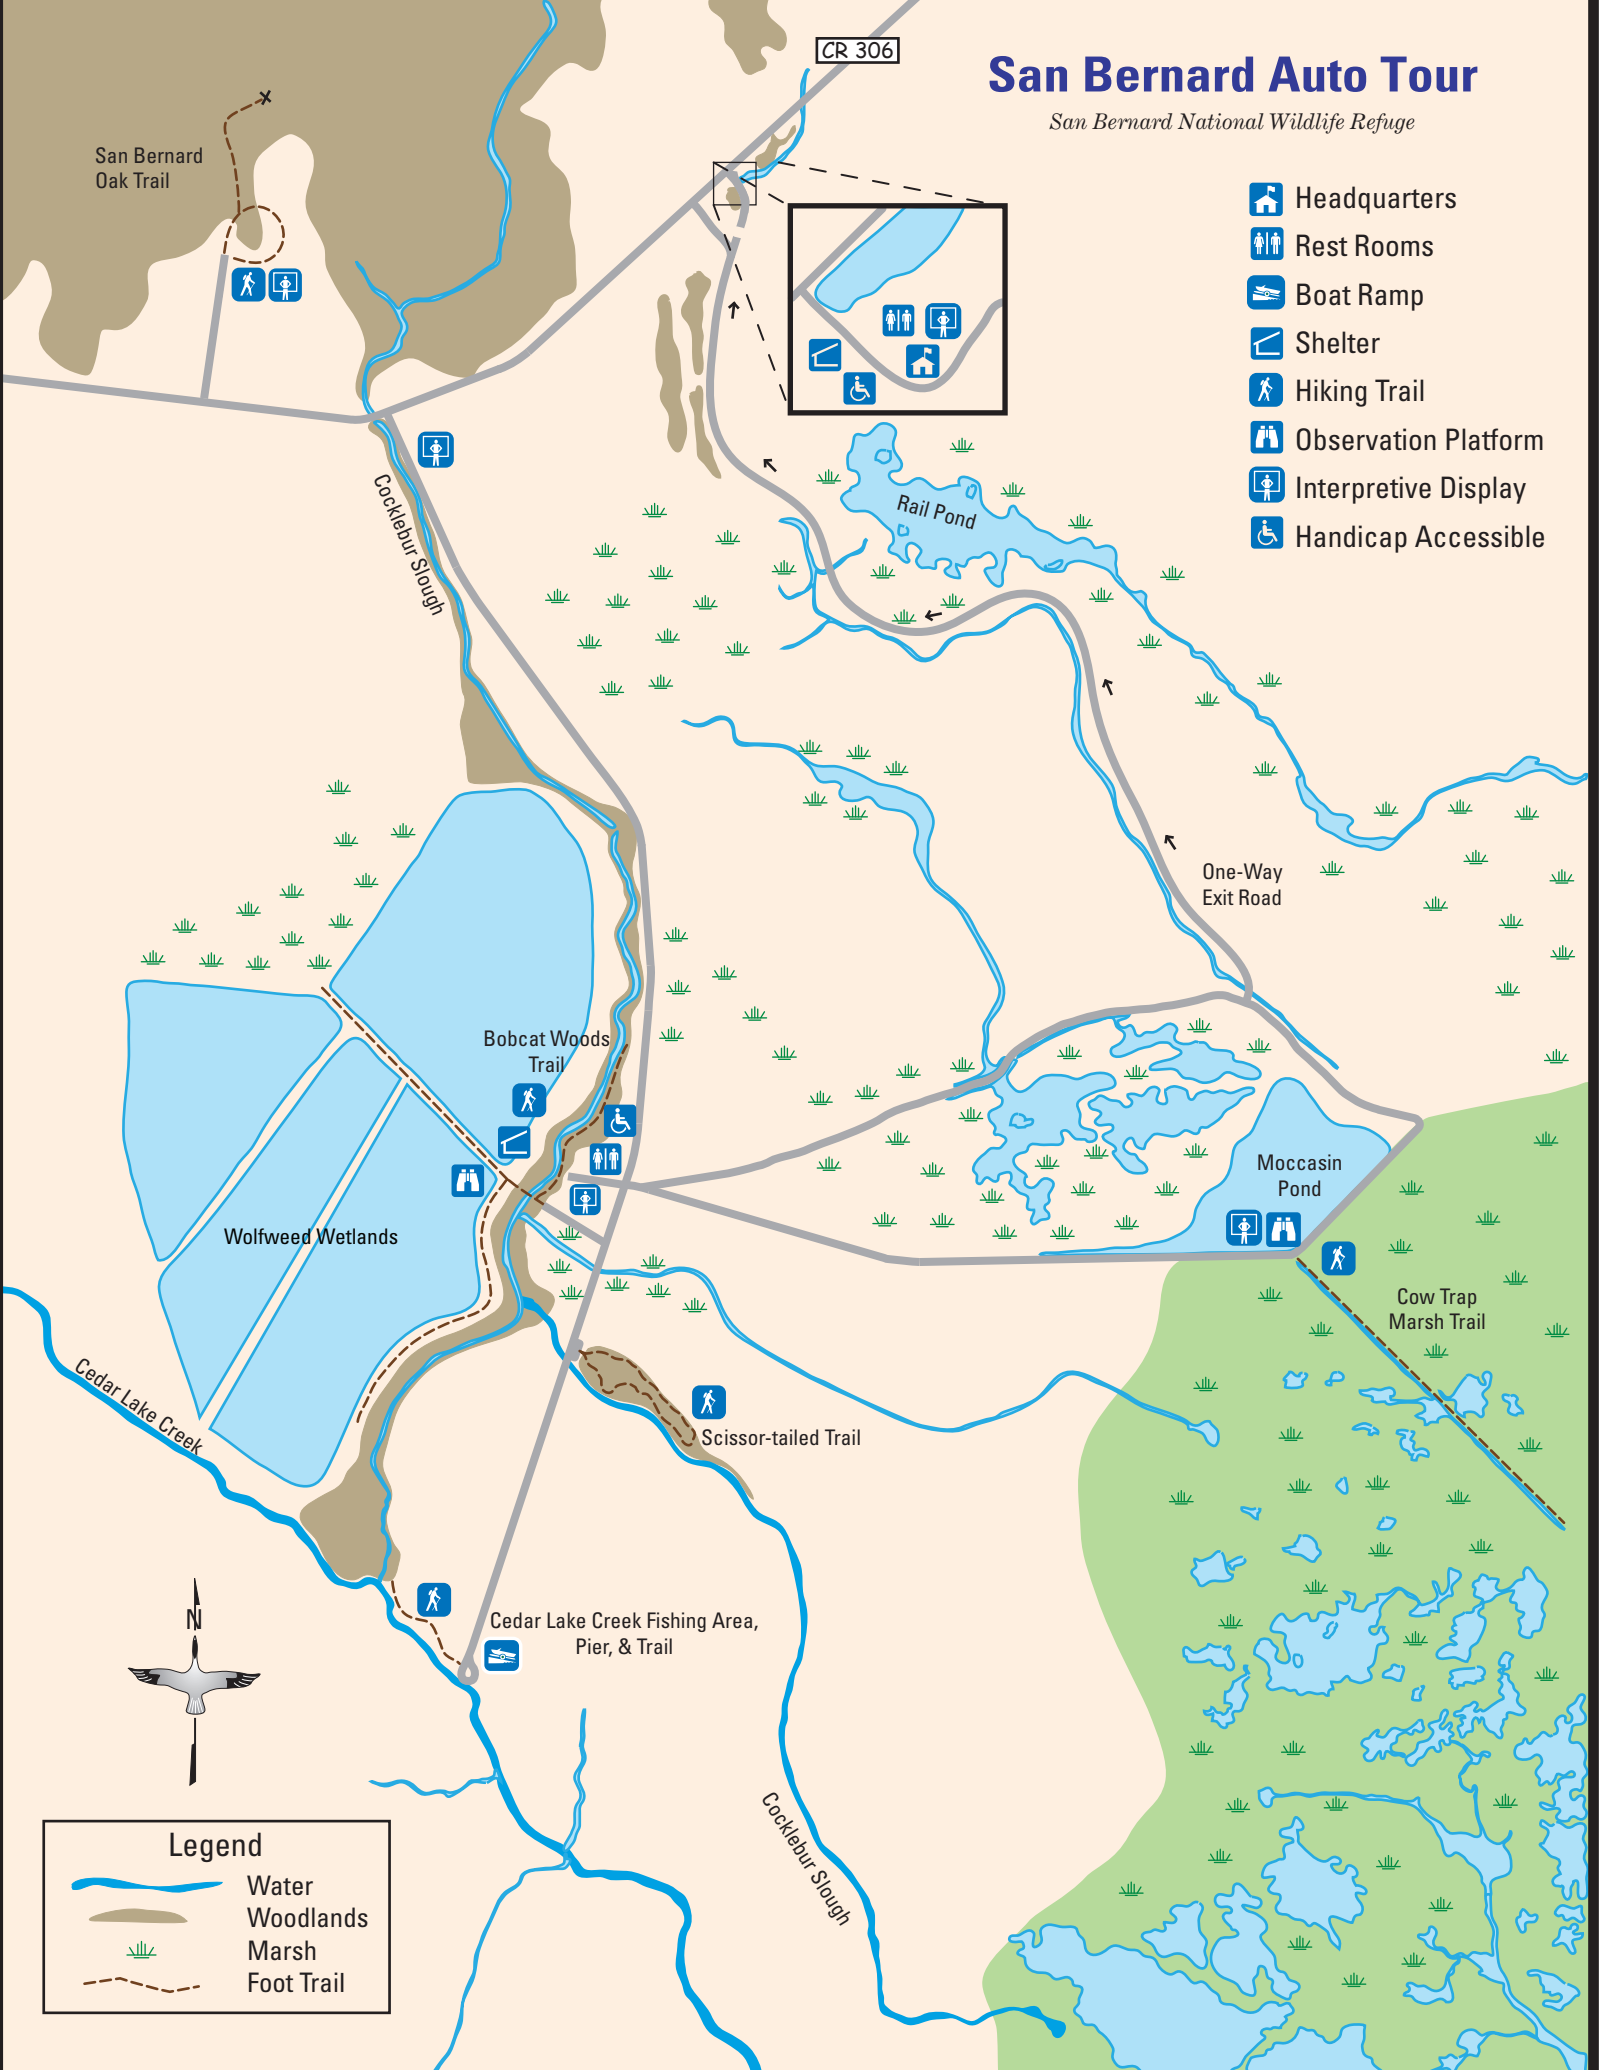

# San Bernard Auto Tour

*San Bernard National Wildlife Refuge*

-  Headquarters
-  Rest Rooms
-  Boat Ramp
-  Shelter
-  Hiking Trail
-  Observation Platform
-  Interpretive Display
-  Handicap Accessible

**Legend**

-  Water
-  Woodlands
-  Marsh
-  Foot Trail